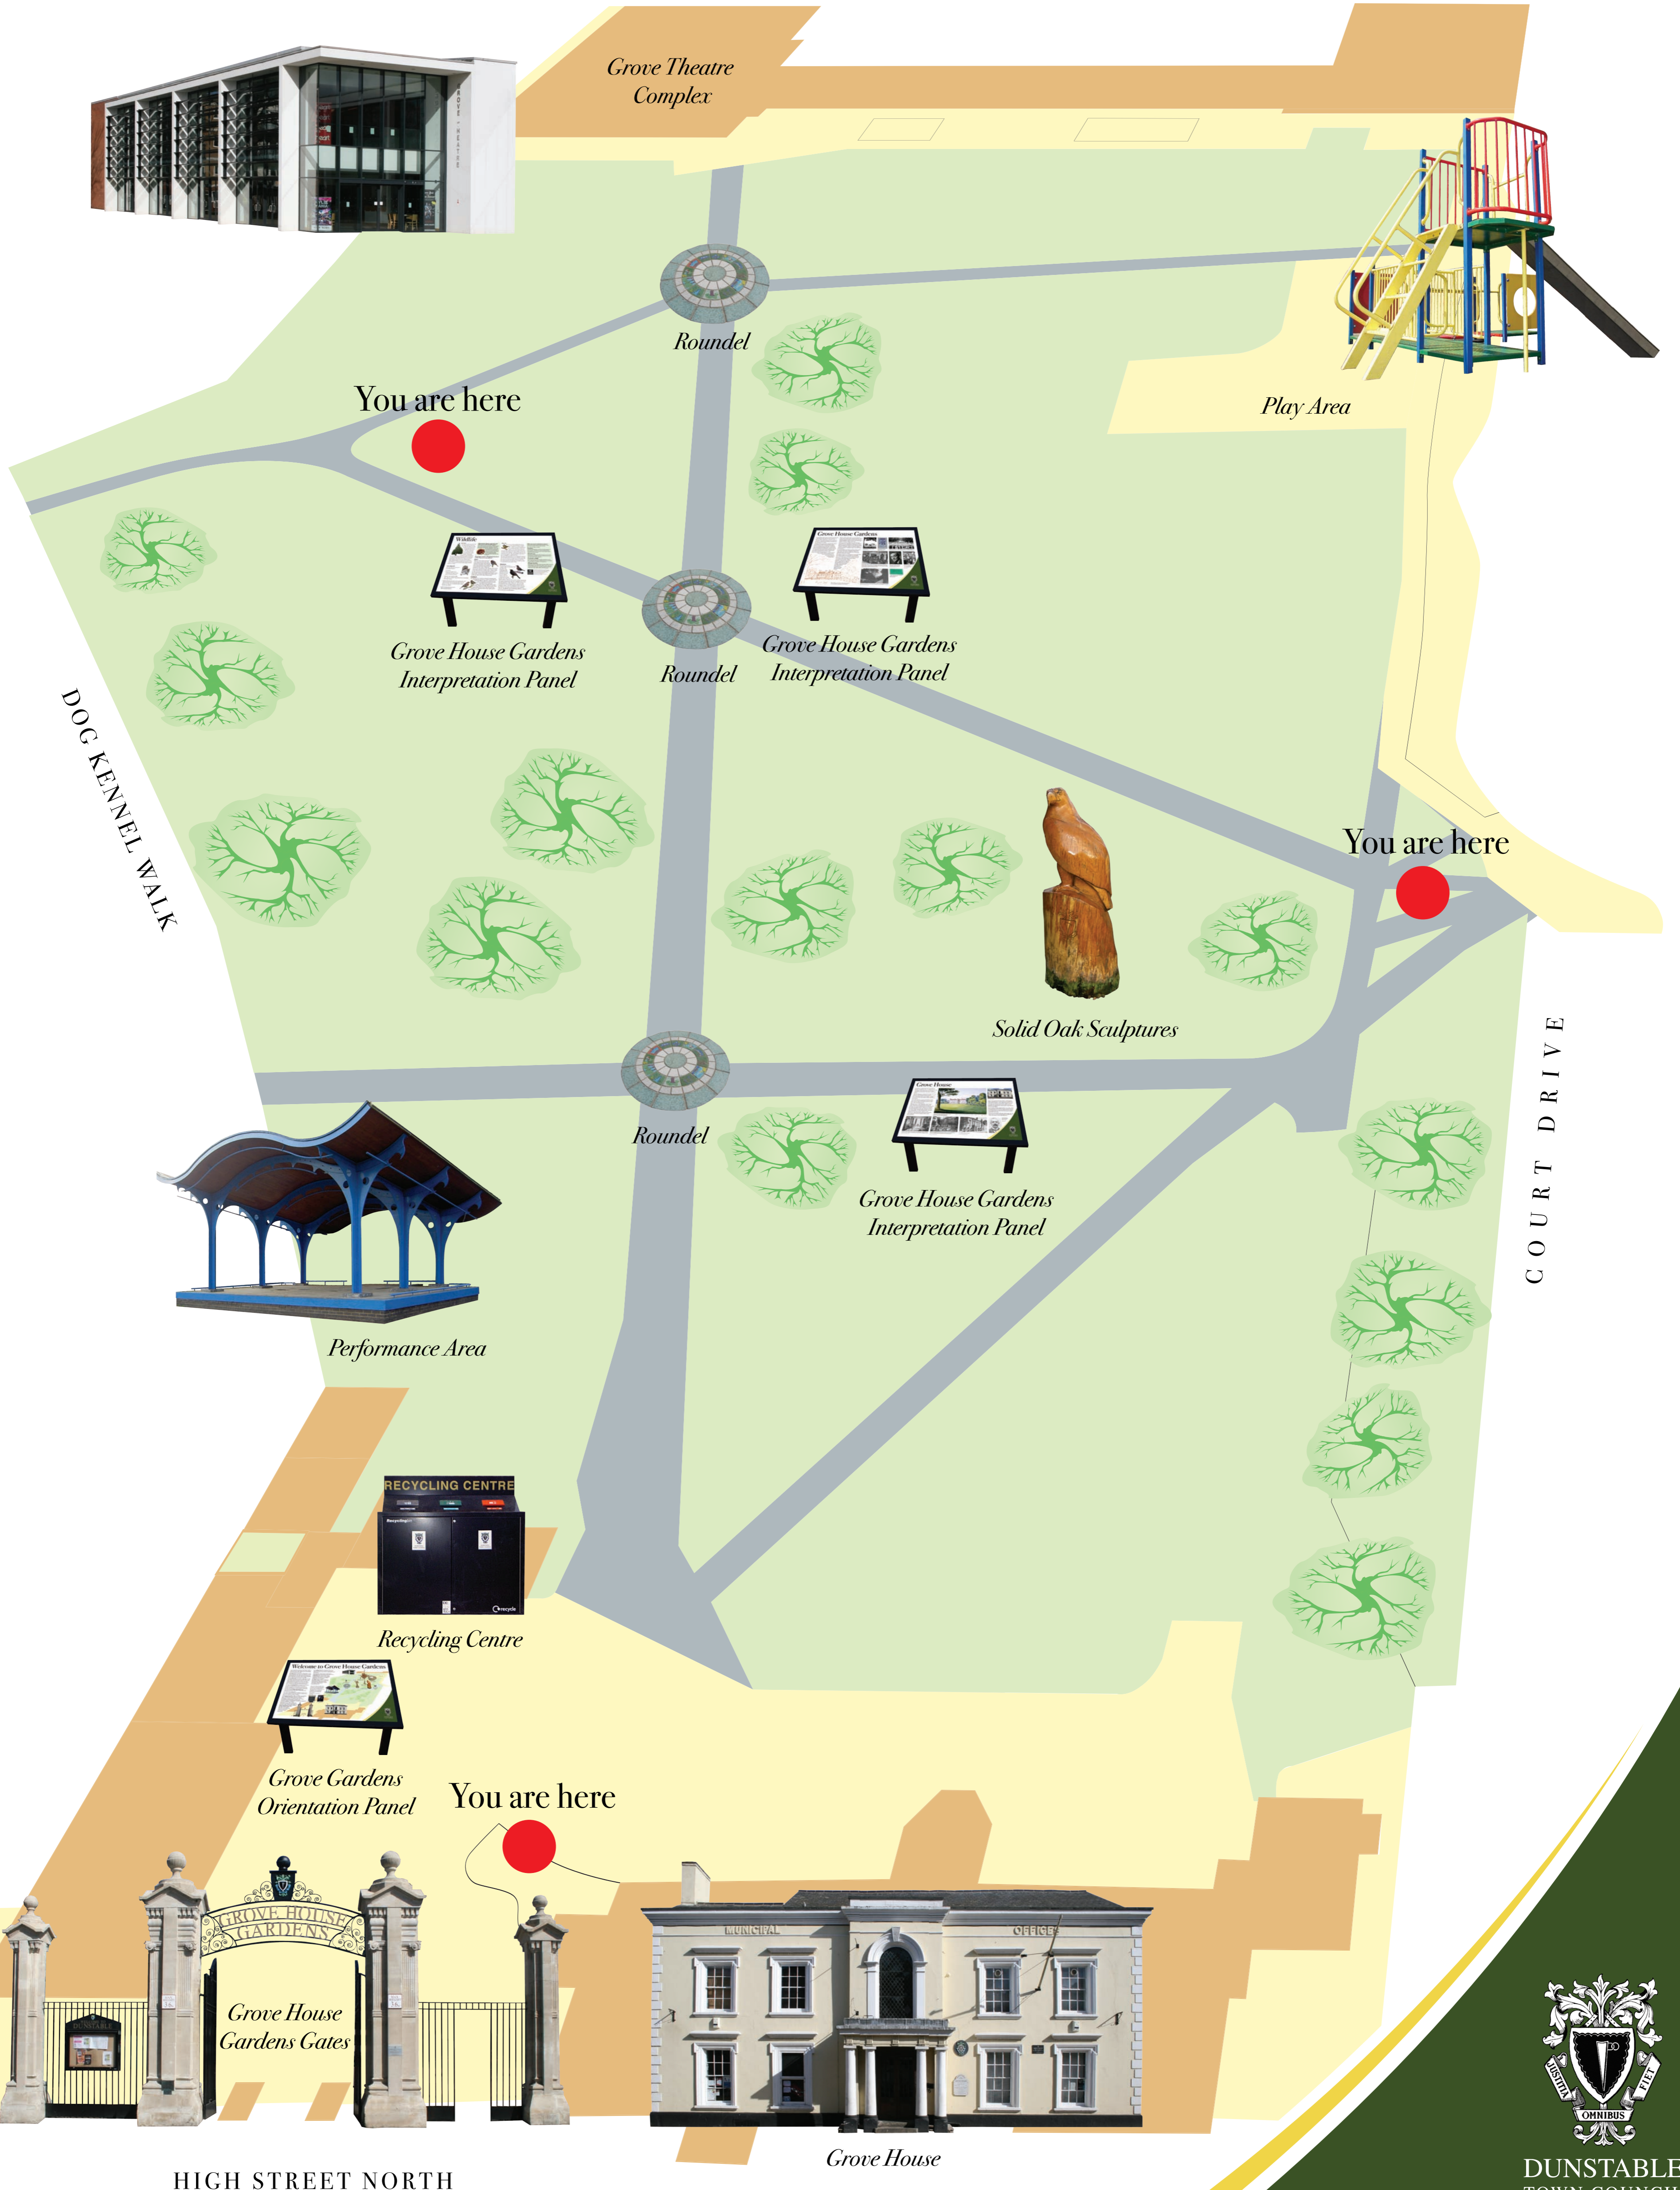

Grove House Gardens

DUNSTABLE
TOWN COUNCIL